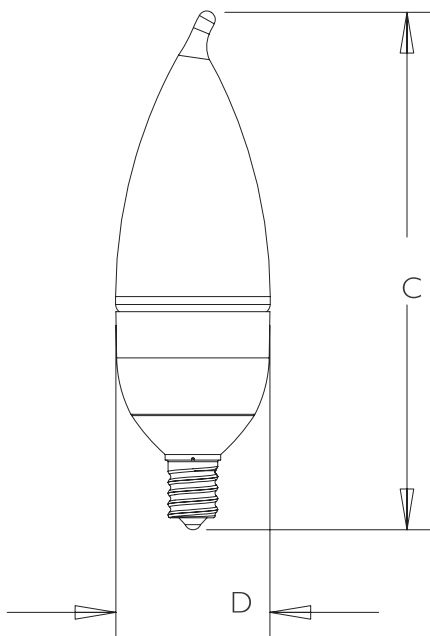

LUZTRA

CA11 LEDS

*All UL listed products

Item	Wattage	Power	P.F.	Base	Lumens	Kelvin	CRI	B.A.	CD	Dim	Lifetime	Replace	
L-CA11-6W-DIM-300D-27K	6W	120V/60Hz	>0.7	E12/E26	520lm	2700K	>80	300°	N/A	Yes	25,000 h	60W	•
L-CA11-6W-DIM-300D-50K	6W	120V/60Hz	>0.7	E12/E26	520lm	5000K	>80	300°	N/A	Yes	25,000 h	60W	•

Item	D	C	D	C
PAR20	1.41"	4.76"	36mm	121mm